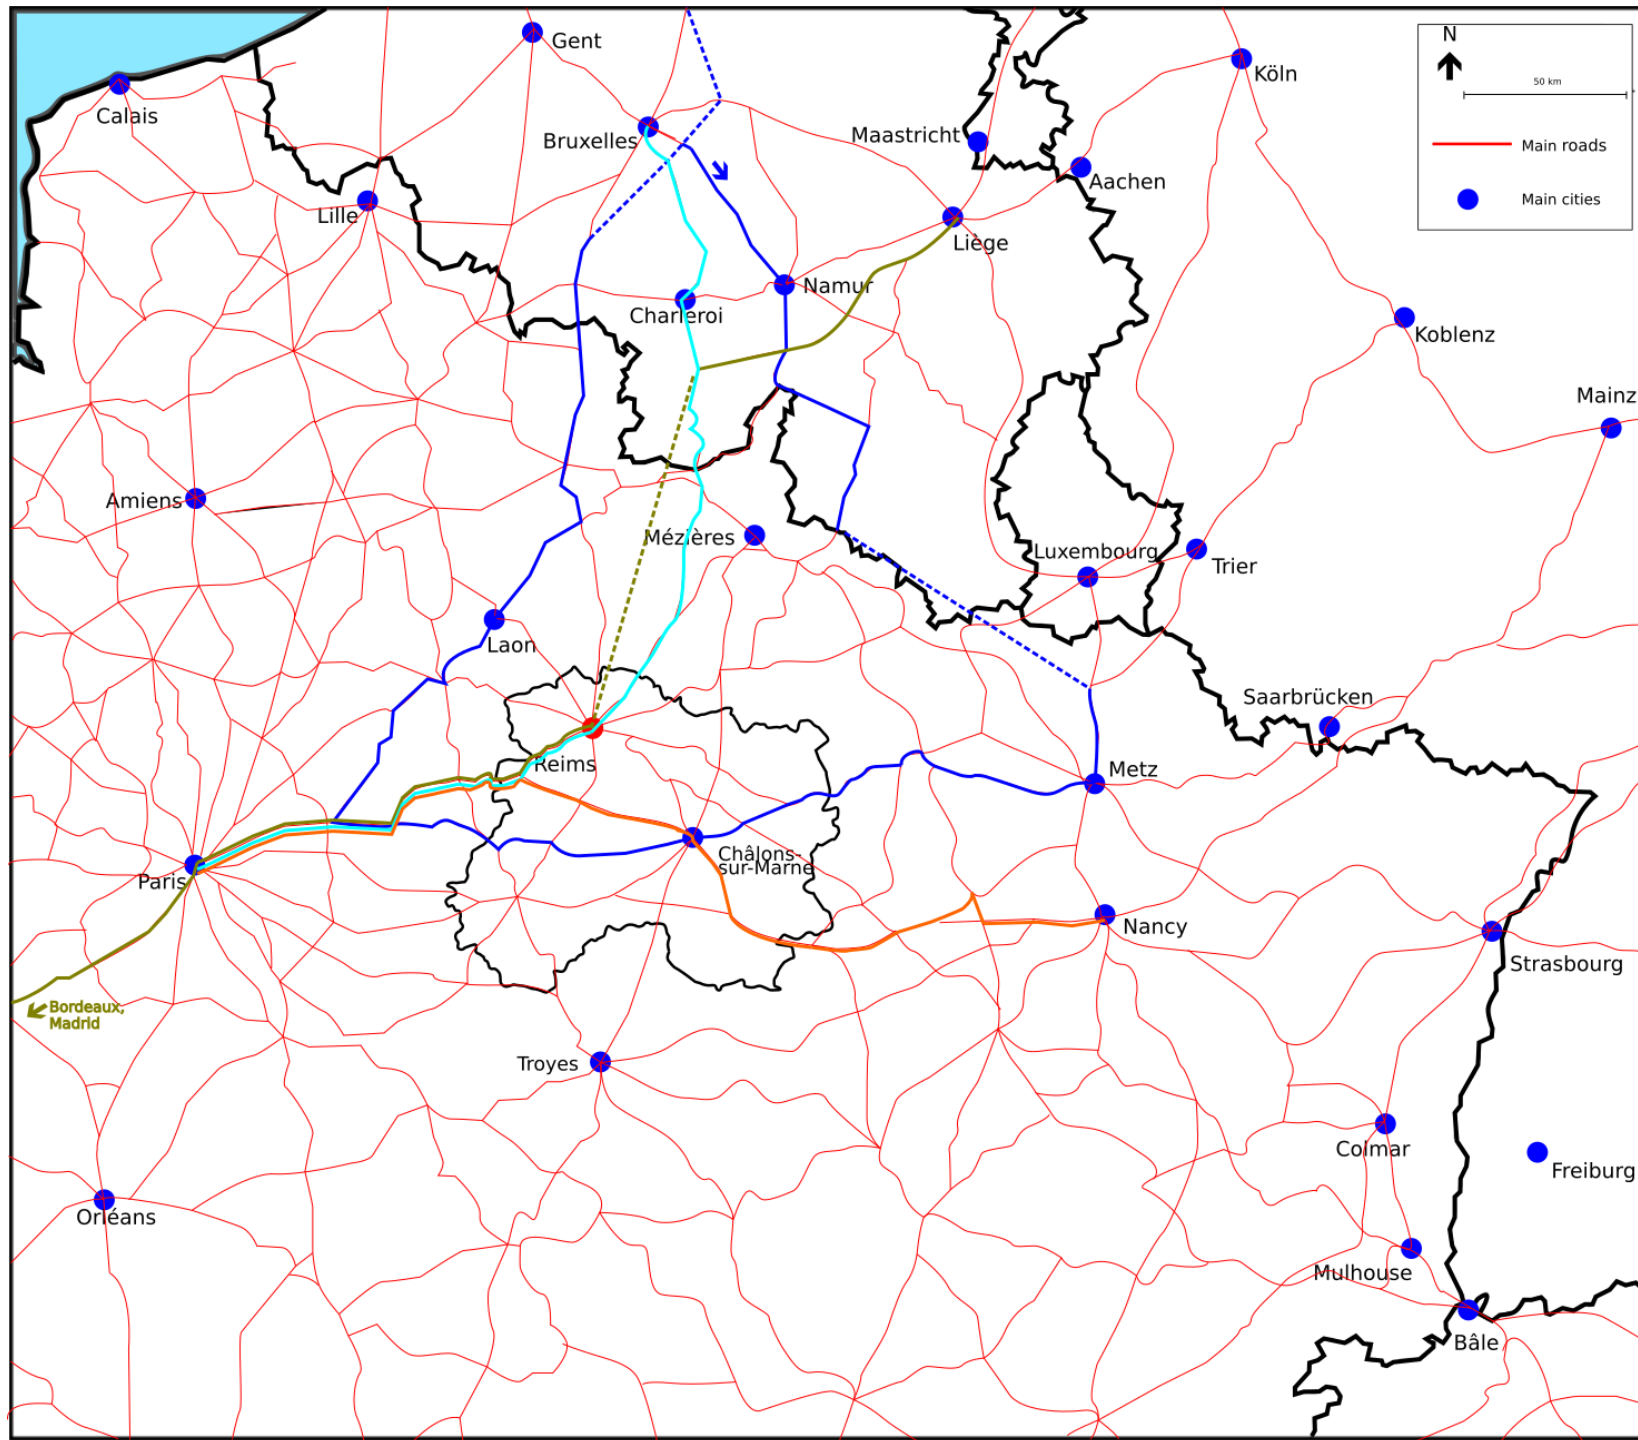

Major races across the department of Marne in 1930:

- May 25, Paris – Brussels
- May 29, Liège – Madrid – Liège
- June 9, Paris – Nancy
- June 15, Antwerp – Paris – Antwerp