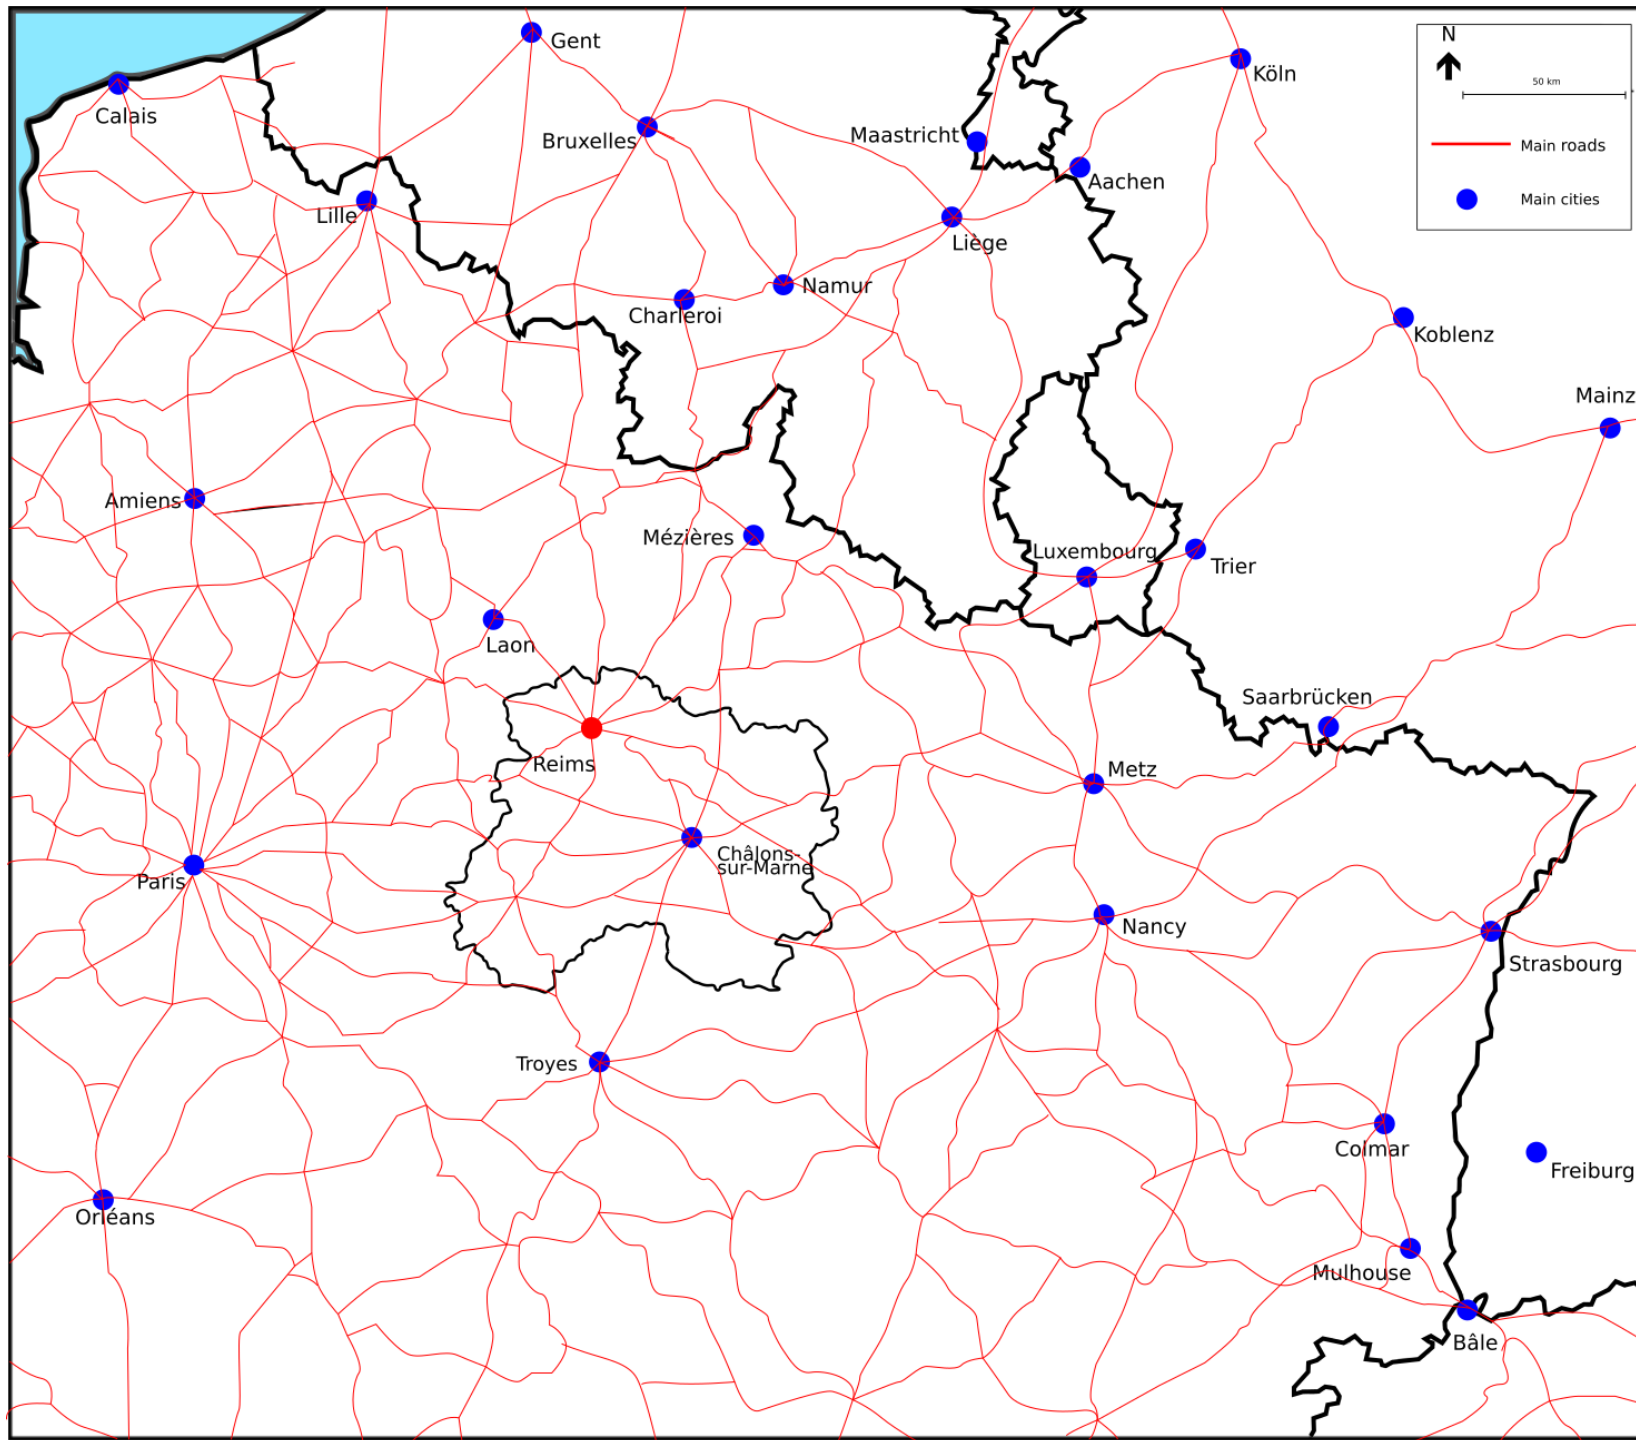

Major races across the department of Marne in 1930: