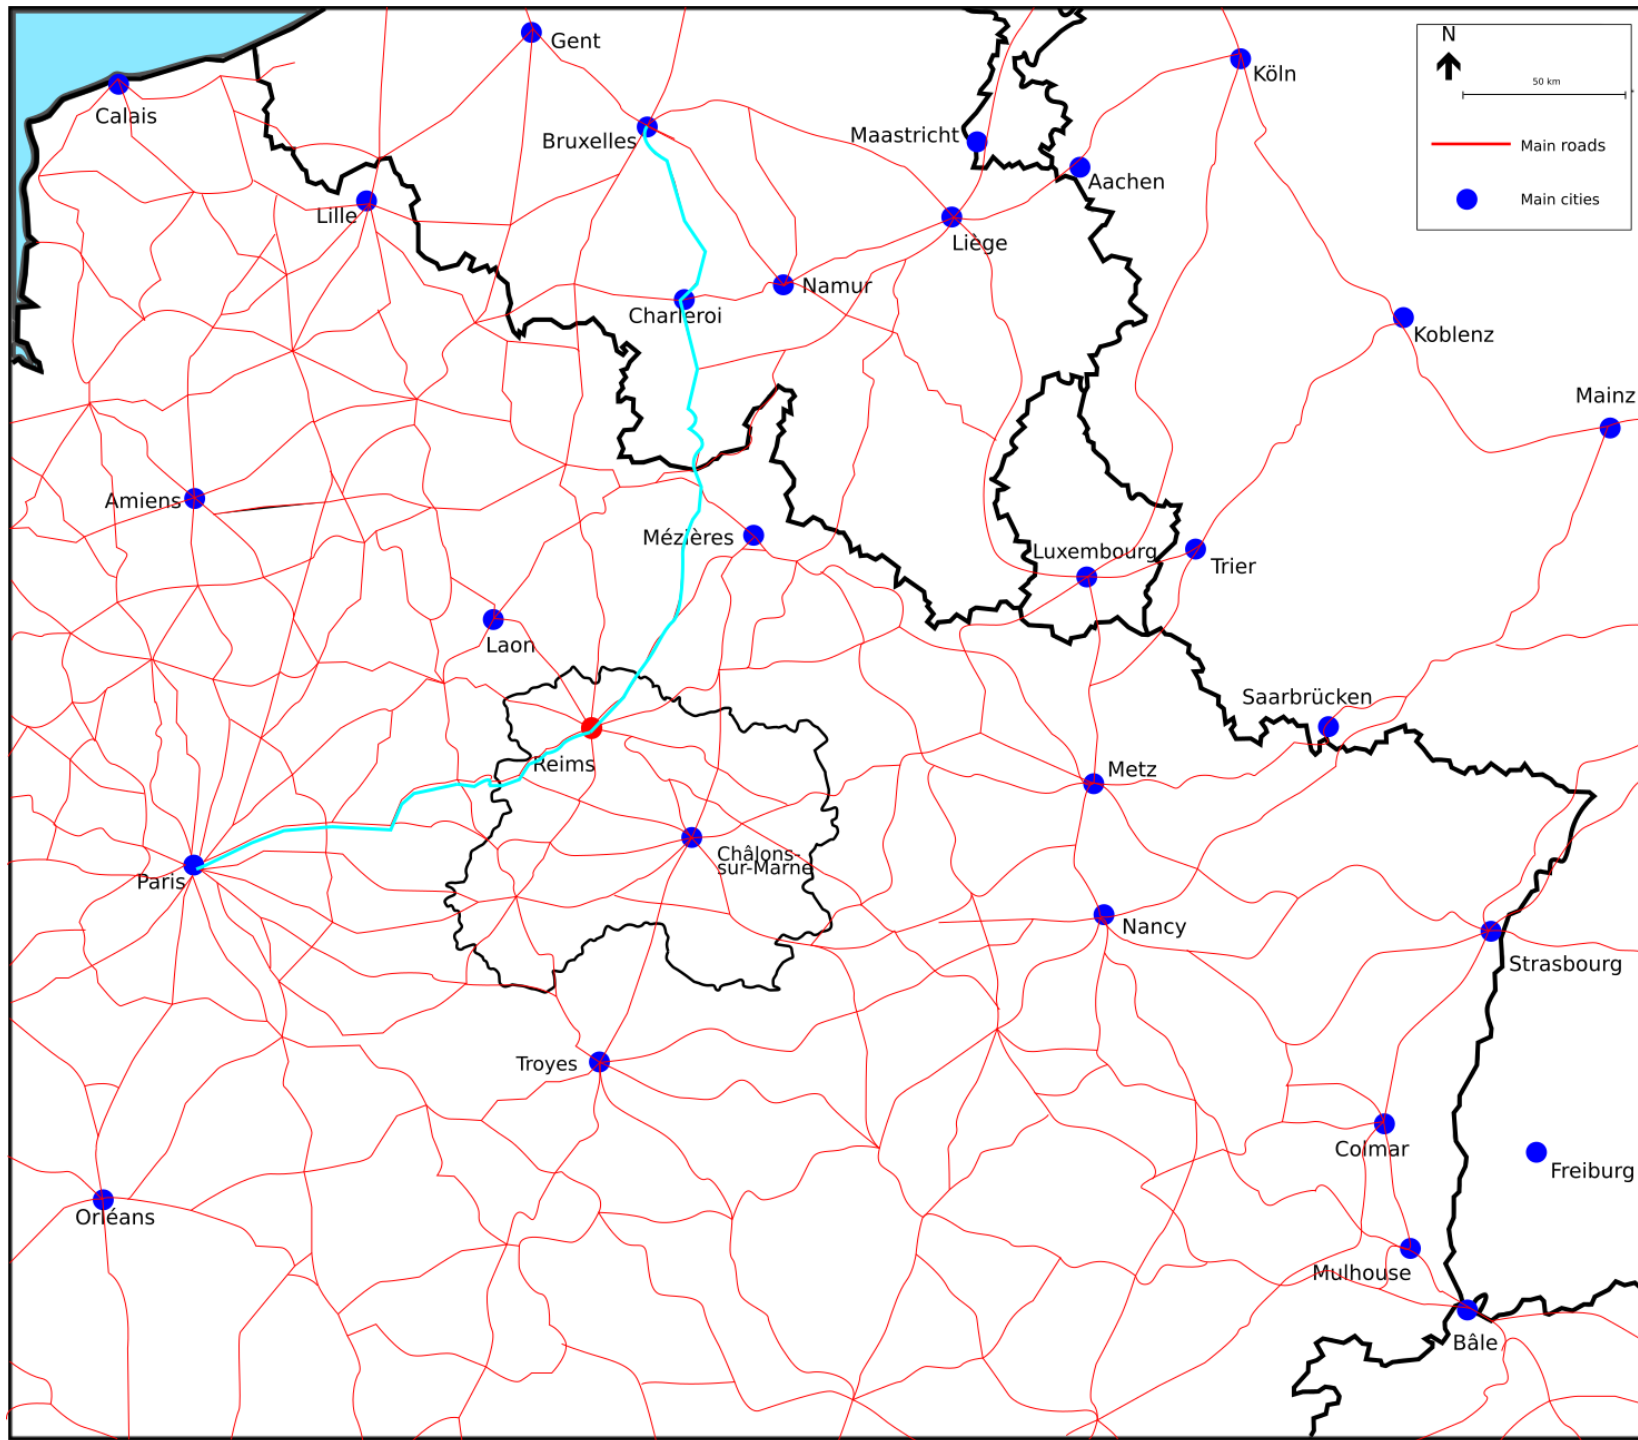

Major races across the department of Marne in 1930:

— May 25, Paris – Brussels