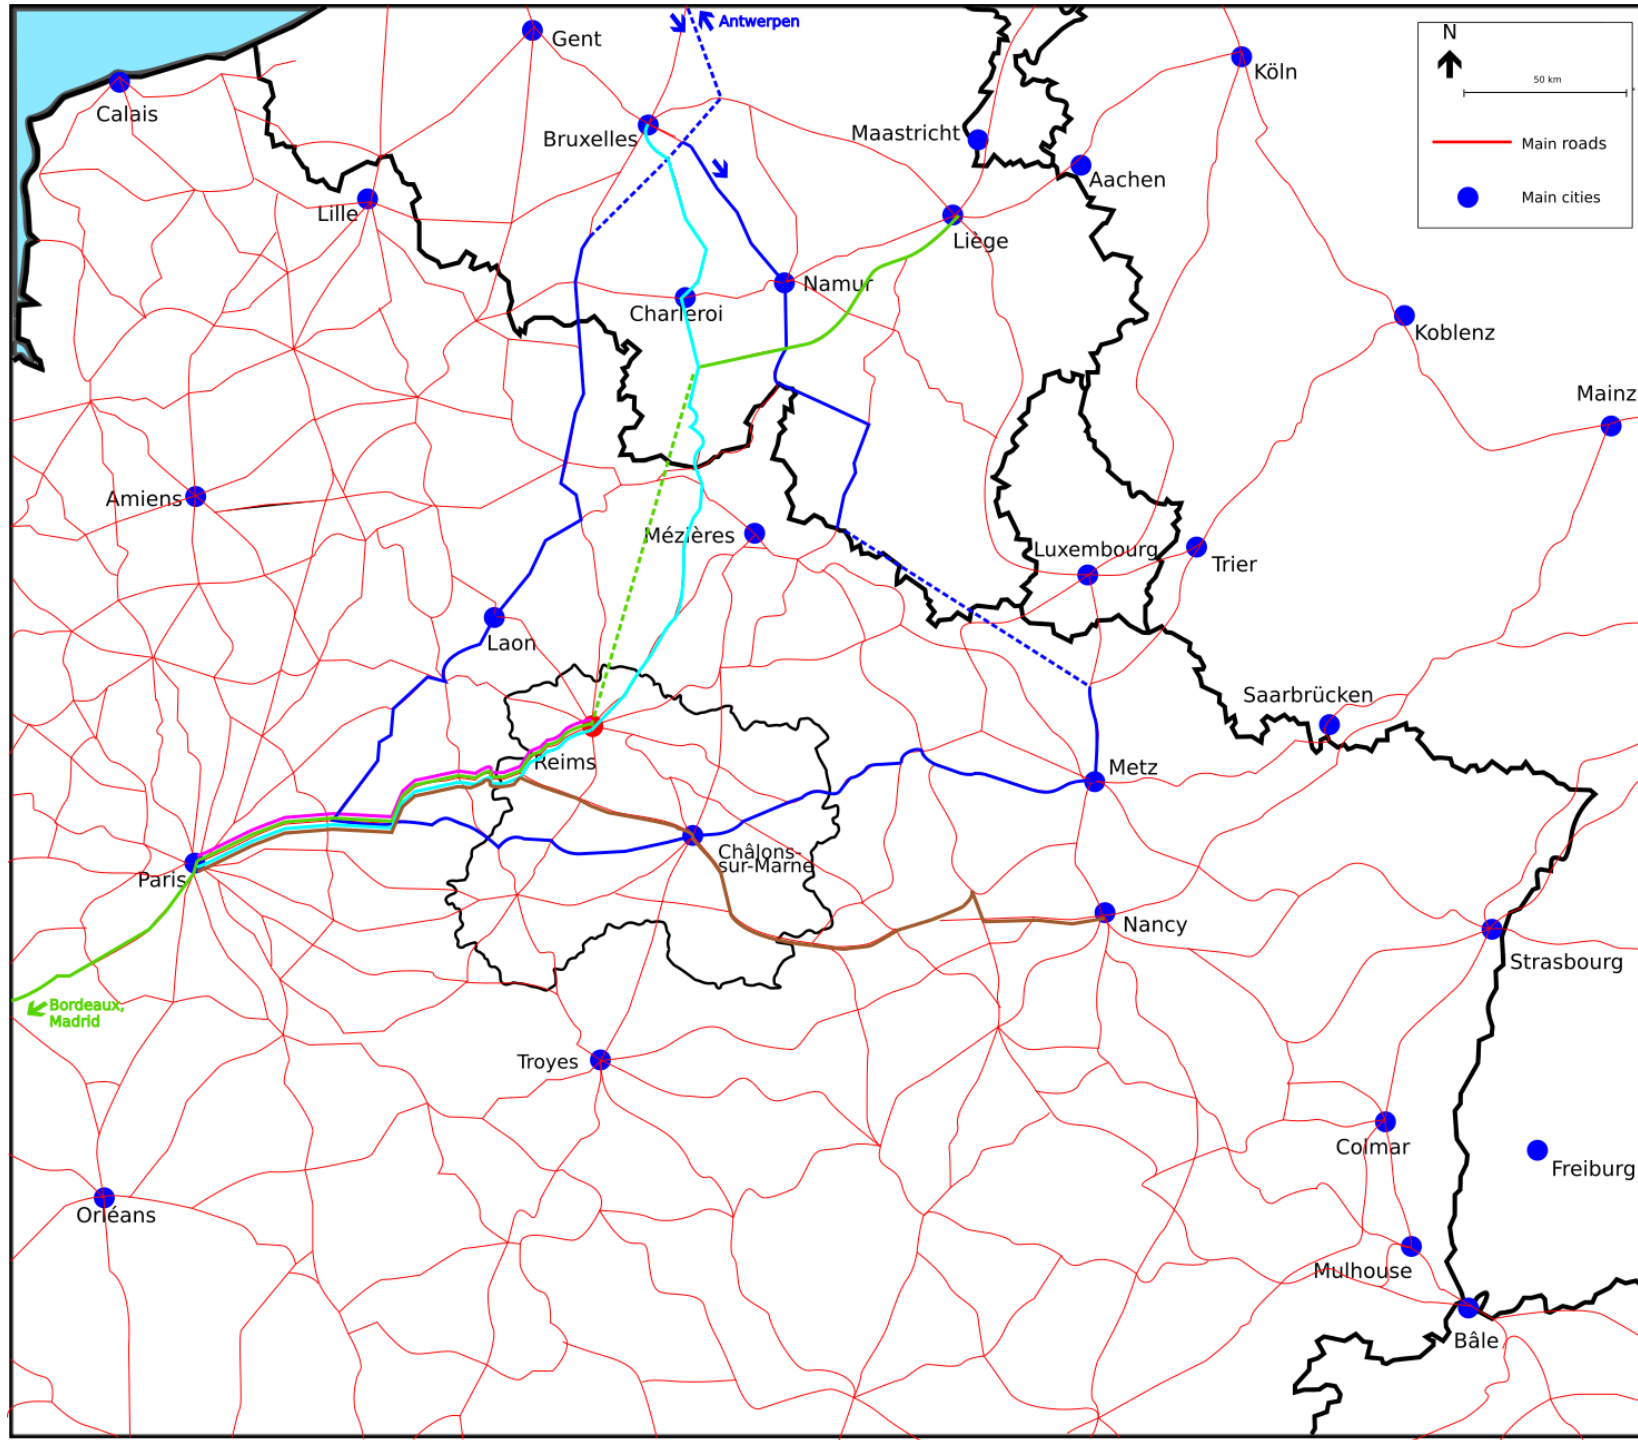

- May 25, Paris – Brussels 
- May 29, Liège – Madrid – Liège 
- June 9, Paris – Nancy 
- June 15, Antwerp – Paris – Antwerp 

Major races across the department of Marne in 1930:

- May 25, Paris – Brussels 
- May 29, Liège – Madrid – Liège 
- June 9, Paris – Nancy 
- June 15, Antwerp – Paris – Antwerp 
- June 22, Paris – Reims 

Major races across the department of Marne in 1930:

- May 25, Paris – Brussels 
- May 29, Liège – Madrid – Liège 
- June 9, Paris – Nancy 
- June 15, Antwerp – Paris – Antwerp 
- June 22, Paris – Reims 

1. National and local authorities

Major races across the department of Marne in 1930:

- May 25, Paris – Brussels 
- May 29, Liège – Madrid – Liège 
- June 9, Paris – Nancy 
- June 15, Antwerp – Paris – Antwerp 
- June 22, Paris – Reims 

1. National and local authorities
2. Local schedule of events

Major races across the department of Marne in 1930:

- May 25, Paris – Brussels 
- May 29, Liège – Madrid – Liège 
- June 9, Paris – Nancy 
- June 15, Antwerp – Paris – Antwerp 
- June 22, Paris – Reims 