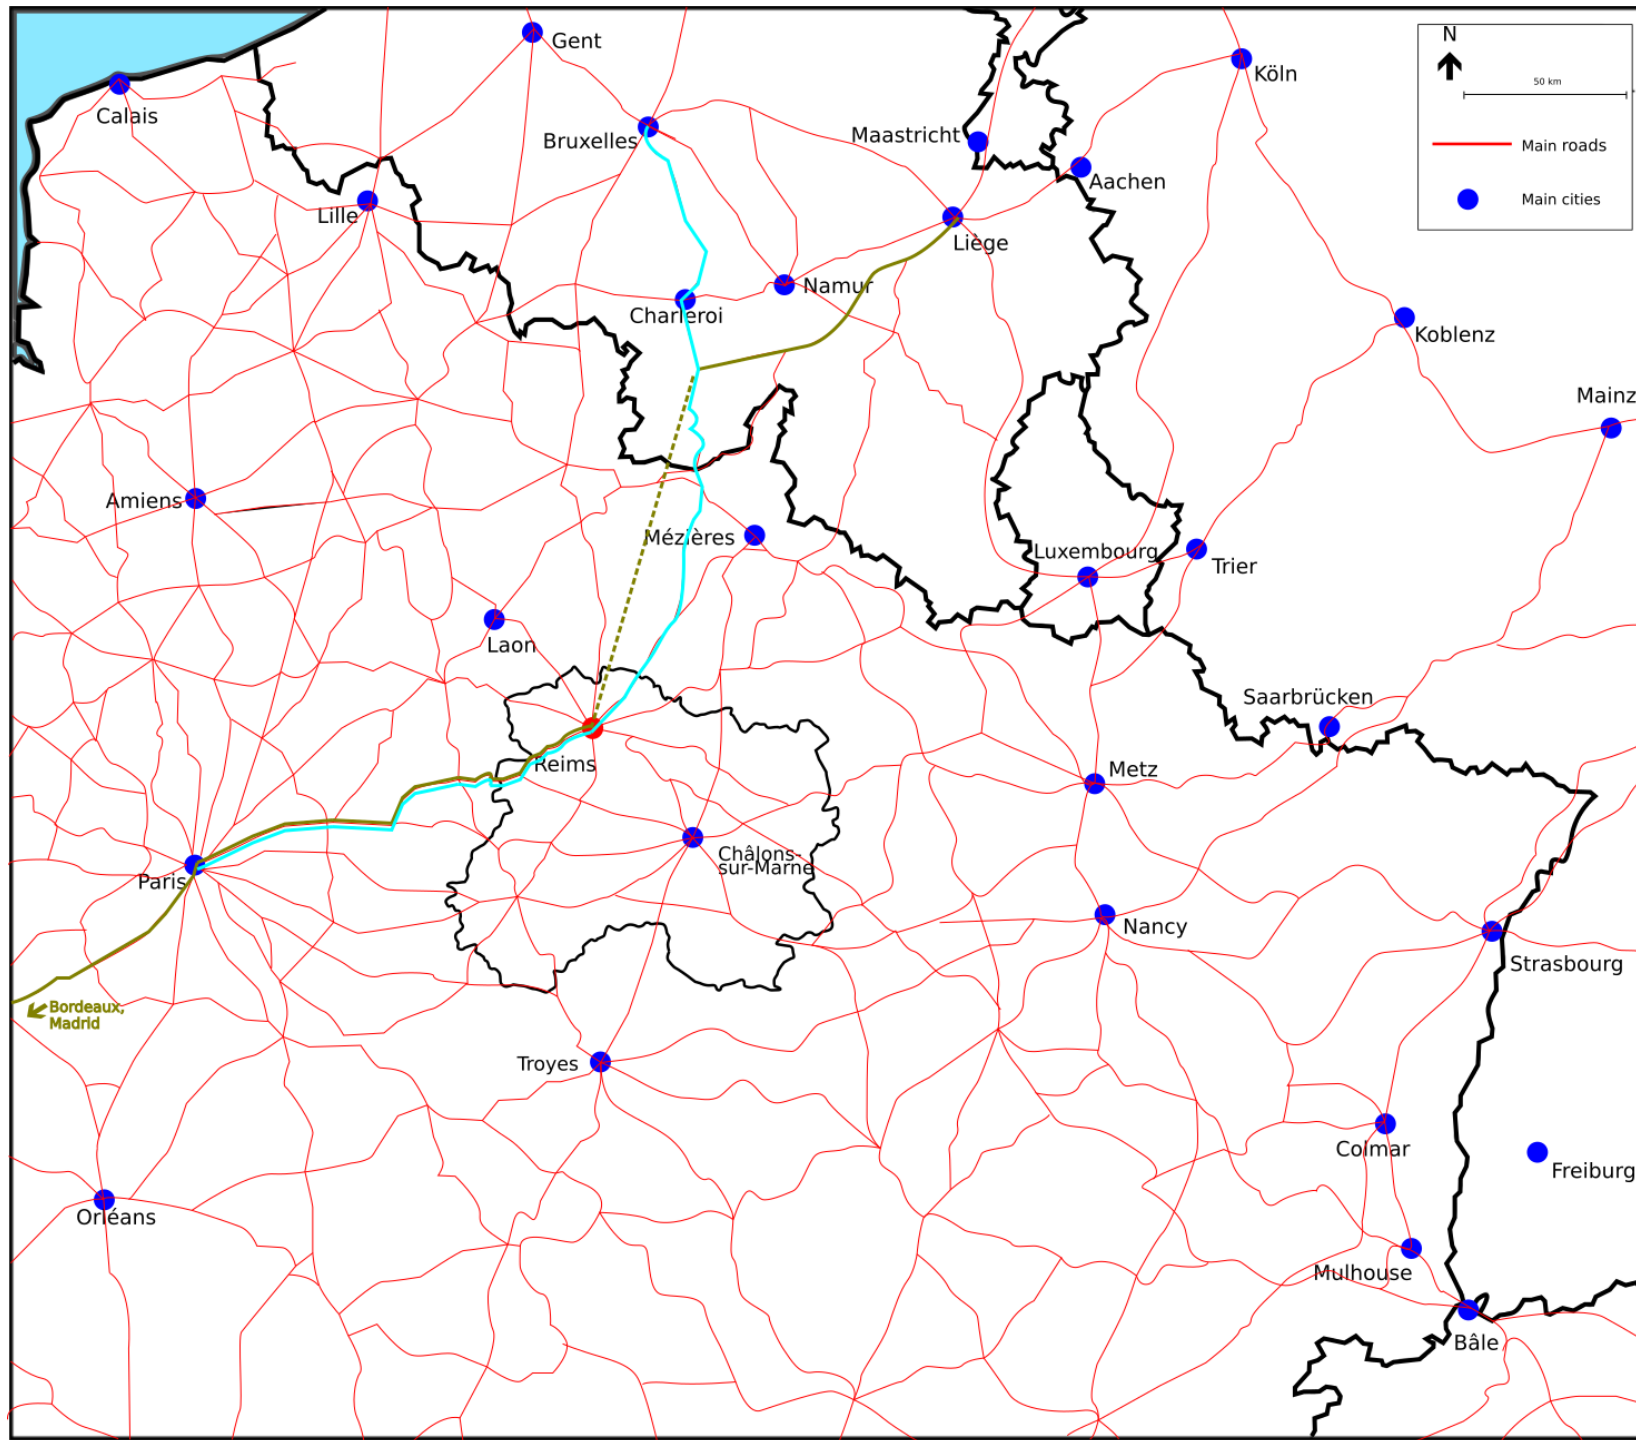

Major races across the department of Marne in 1930:

May 25, Paris – Brussels

May 29, Liège – Madrid – Liège