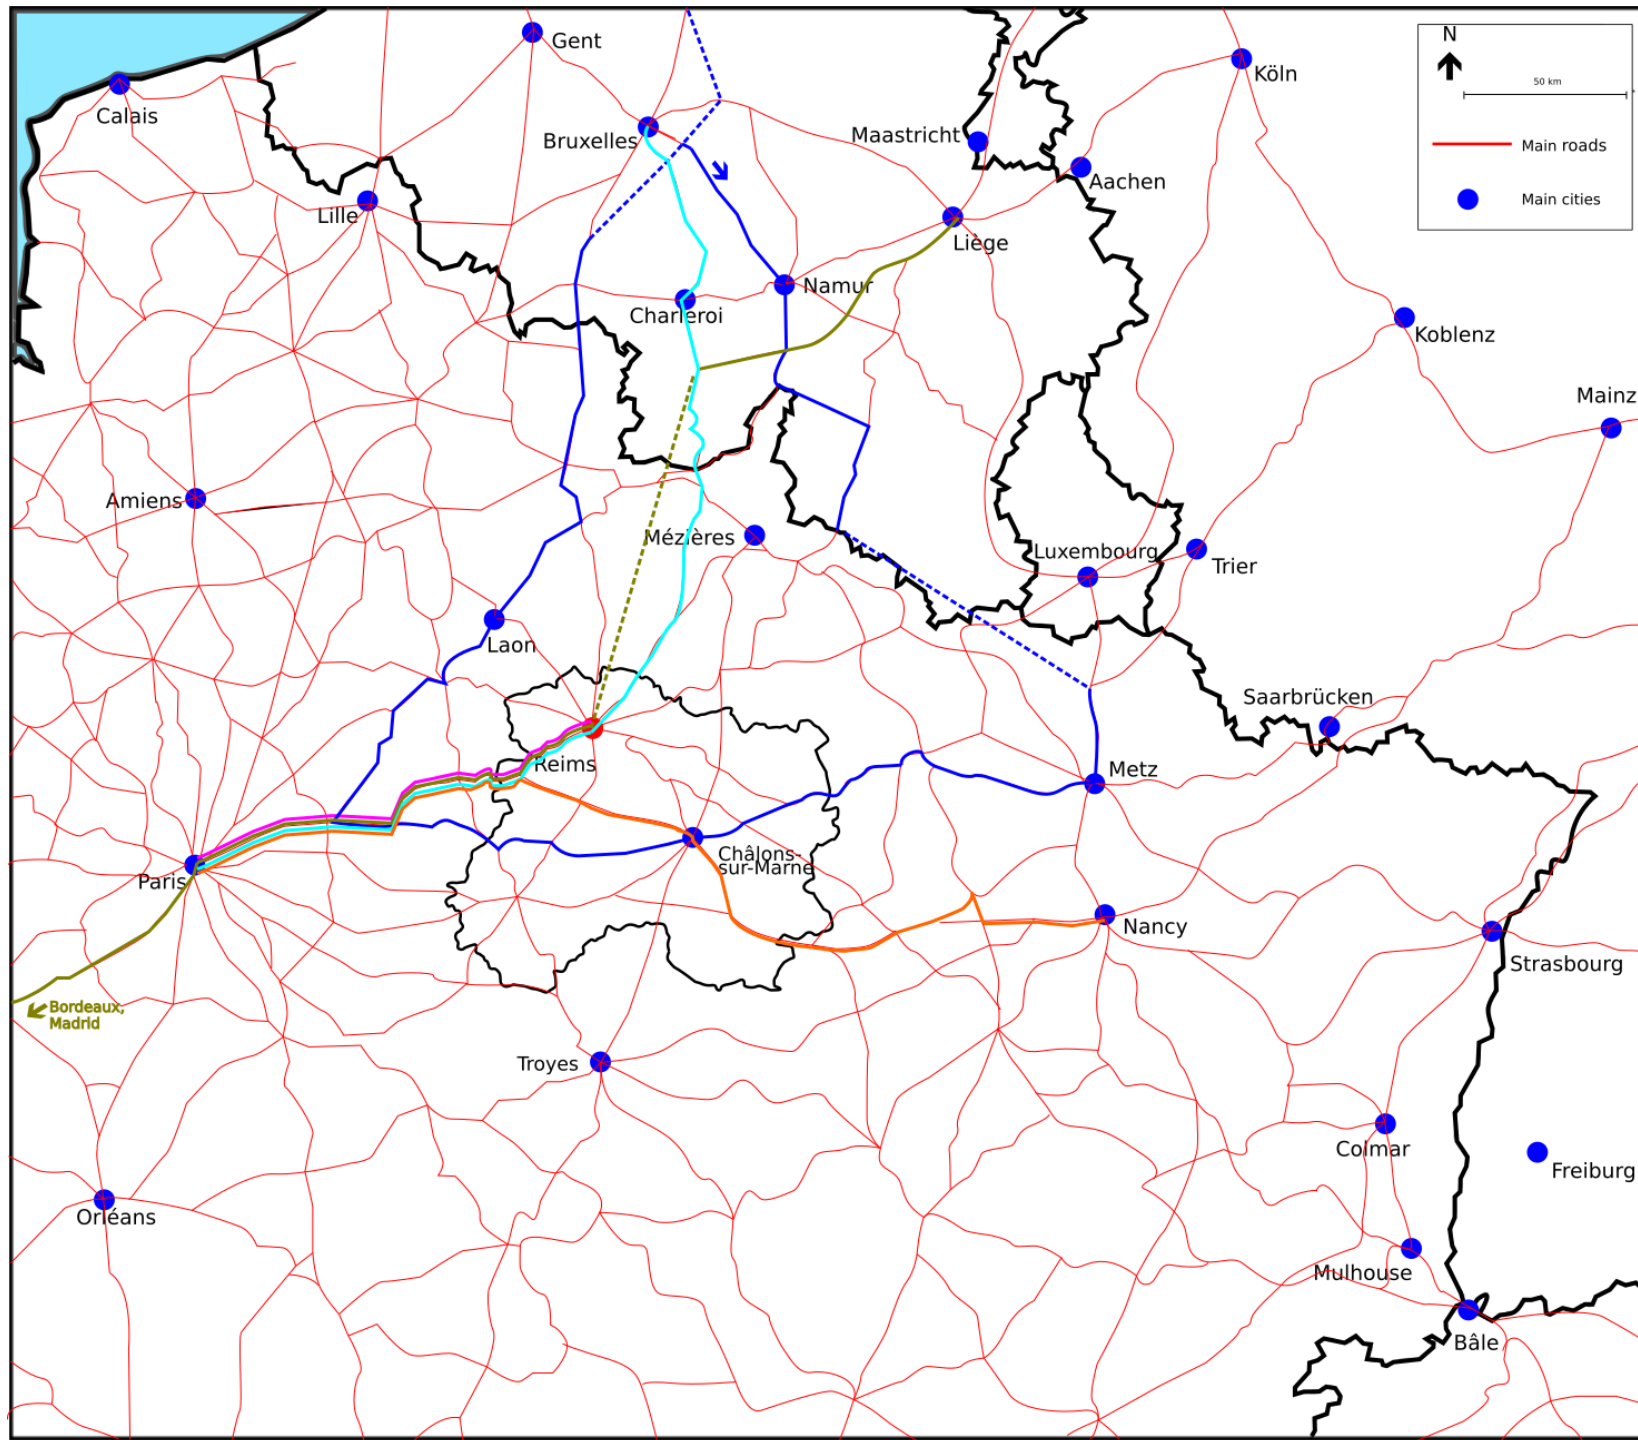

- May 25, Paris – Brussels 
- May 29, Liège – Madrid – Liège 
- June 9, Paris – Nancy 
- June 15, Antwerp – Paris – Antwerp 

Major races across the department of Marne in 1930:

- May 25, Paris – Brussels 
- May 29, Liège – Madrid – Liège 
- June 9, Paris – Nancy 
- June 15, Antwerp – Paris – Antwerp 
- June 22, Paris – Reims 

Major races across the department of Marne in 1930:

- May 25, Paris – Brussels 
- May 29, Liège – Madrid – Liège 
- June 9, Paris – Nancy 
- June 15, Antwerp – Paris – Antwerp 
- June 22, Paris – Reims 

1. National and local authorities

Major races across the department of Marne in 1930:

- May 25, Paris – Brussels 
- May 29, Liège – Madrid – Liège 
- June 9, Paris – Nancy 
- June 15, Antwerp – Paris – Antwerp 
- June 22, Paris – Reims 

1. National and local authorities
2. Local schedule of events

Major races across the department of Marne in 1930:

- May 25, Paris – Brussels 
- May 29, Liège – Madrid – Liège 
- June 9, Paris – Nancy 
- June 15, Antwerp – Paris – Antwerp 
- June 22, Paris – Reims 