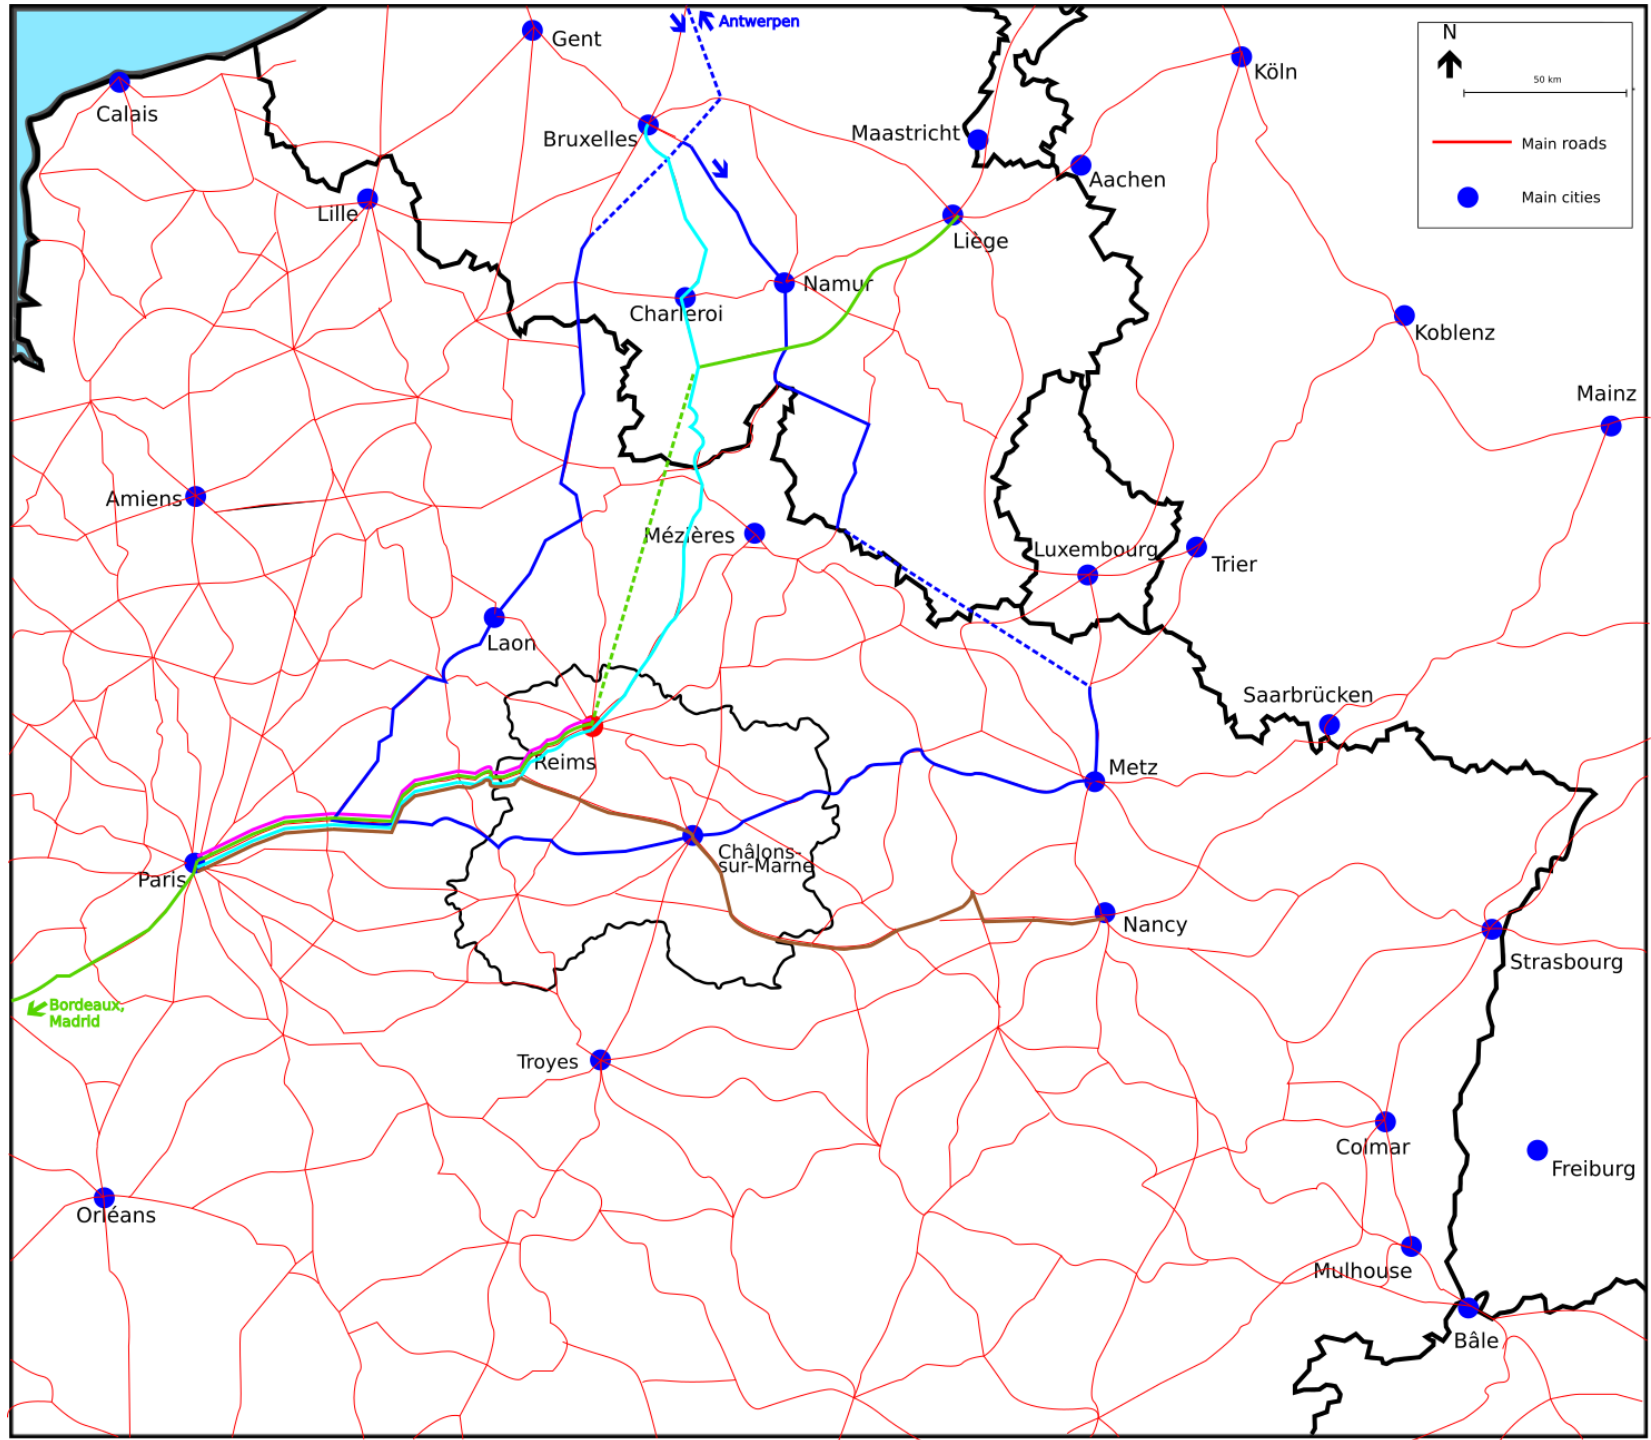

- May 25, Paris – Brussels 
- May 29, Liège – Madrid – Liège 
- June 9, Paris – Nancy 
- June 15, Antwerp – Paris – Antwerp 

Major races across the department of Marne in 1930:

- May 25, Paris – Brussels 
- May 29, Liège – Madrid – Liège 
- June 9, Paris – Nancy 
- June 15, Antwerp – Paris – Antwerp 
- June 22, Paris – Reims 

Major races across the department of Marne in 1930:

- May 25, Paris – Brussels 
- May 29, Liège – Madrid – Liège 
- June 9, Paris – Nancy 
- June 15, Antwerp – Paris – Antwerp 
- June 22, Paris – Reims 

1. National and local authorities

Major races across the department of Marne in 1930:

- May 25, Paris – Brussels 
- May 29, Liège – Madrid – Liège 
- June 9, Paris – Nancy 
- June 15, Antwerp – Paris – Antwerp 
- June 22, Paris – Reims 

1. National and local authorities
2. Local schedule of events

Major races across the department of Marne in 1930:

- May 25, Paris – Brussels 
- May 29, Liège – Madrid – Liège 
- June 9, Paris – Nancy 
- June 15, Antwerp – Paris – Antwerp 
- June 22, Paris – Reims 