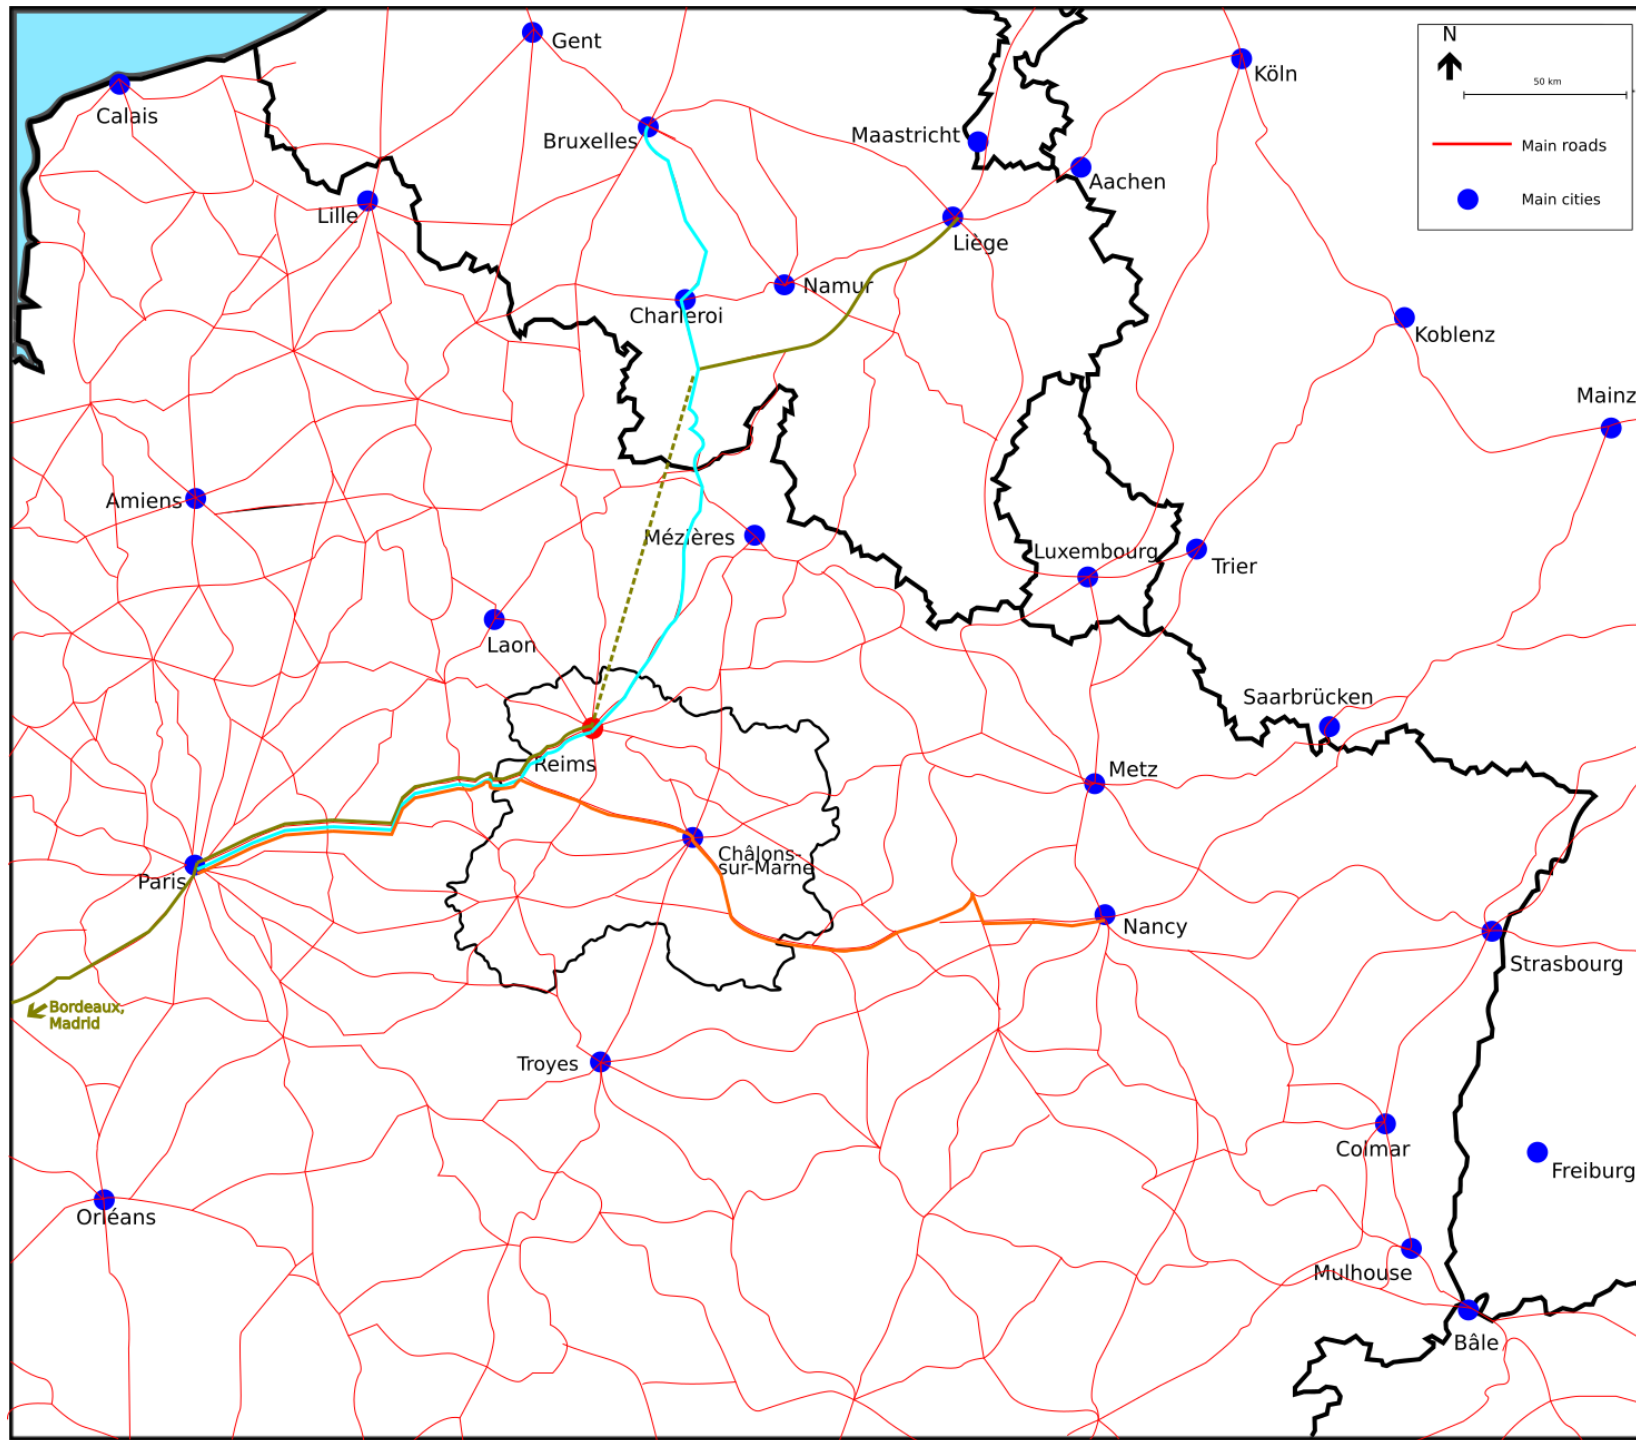

Major races across the department of Marne in 1930:

May 25, Paris – Brussels

May 29, Liège – Madrid – Liège

June 9, Paris – Nancy