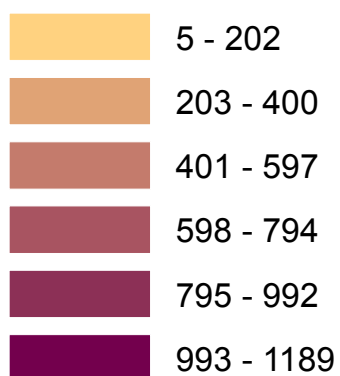

# Bee Species Richness in Europe

## No. Bee Species per Country

Data Source: Ascher, J.S., Pickering, A., 2016. Discover Life bee species guide and world checklist (Hymenoptera: Apoidea: Anthophila) (draft 45 of 2016). <http://www.discoverlife.org/mp/20q?search=Apoidea>