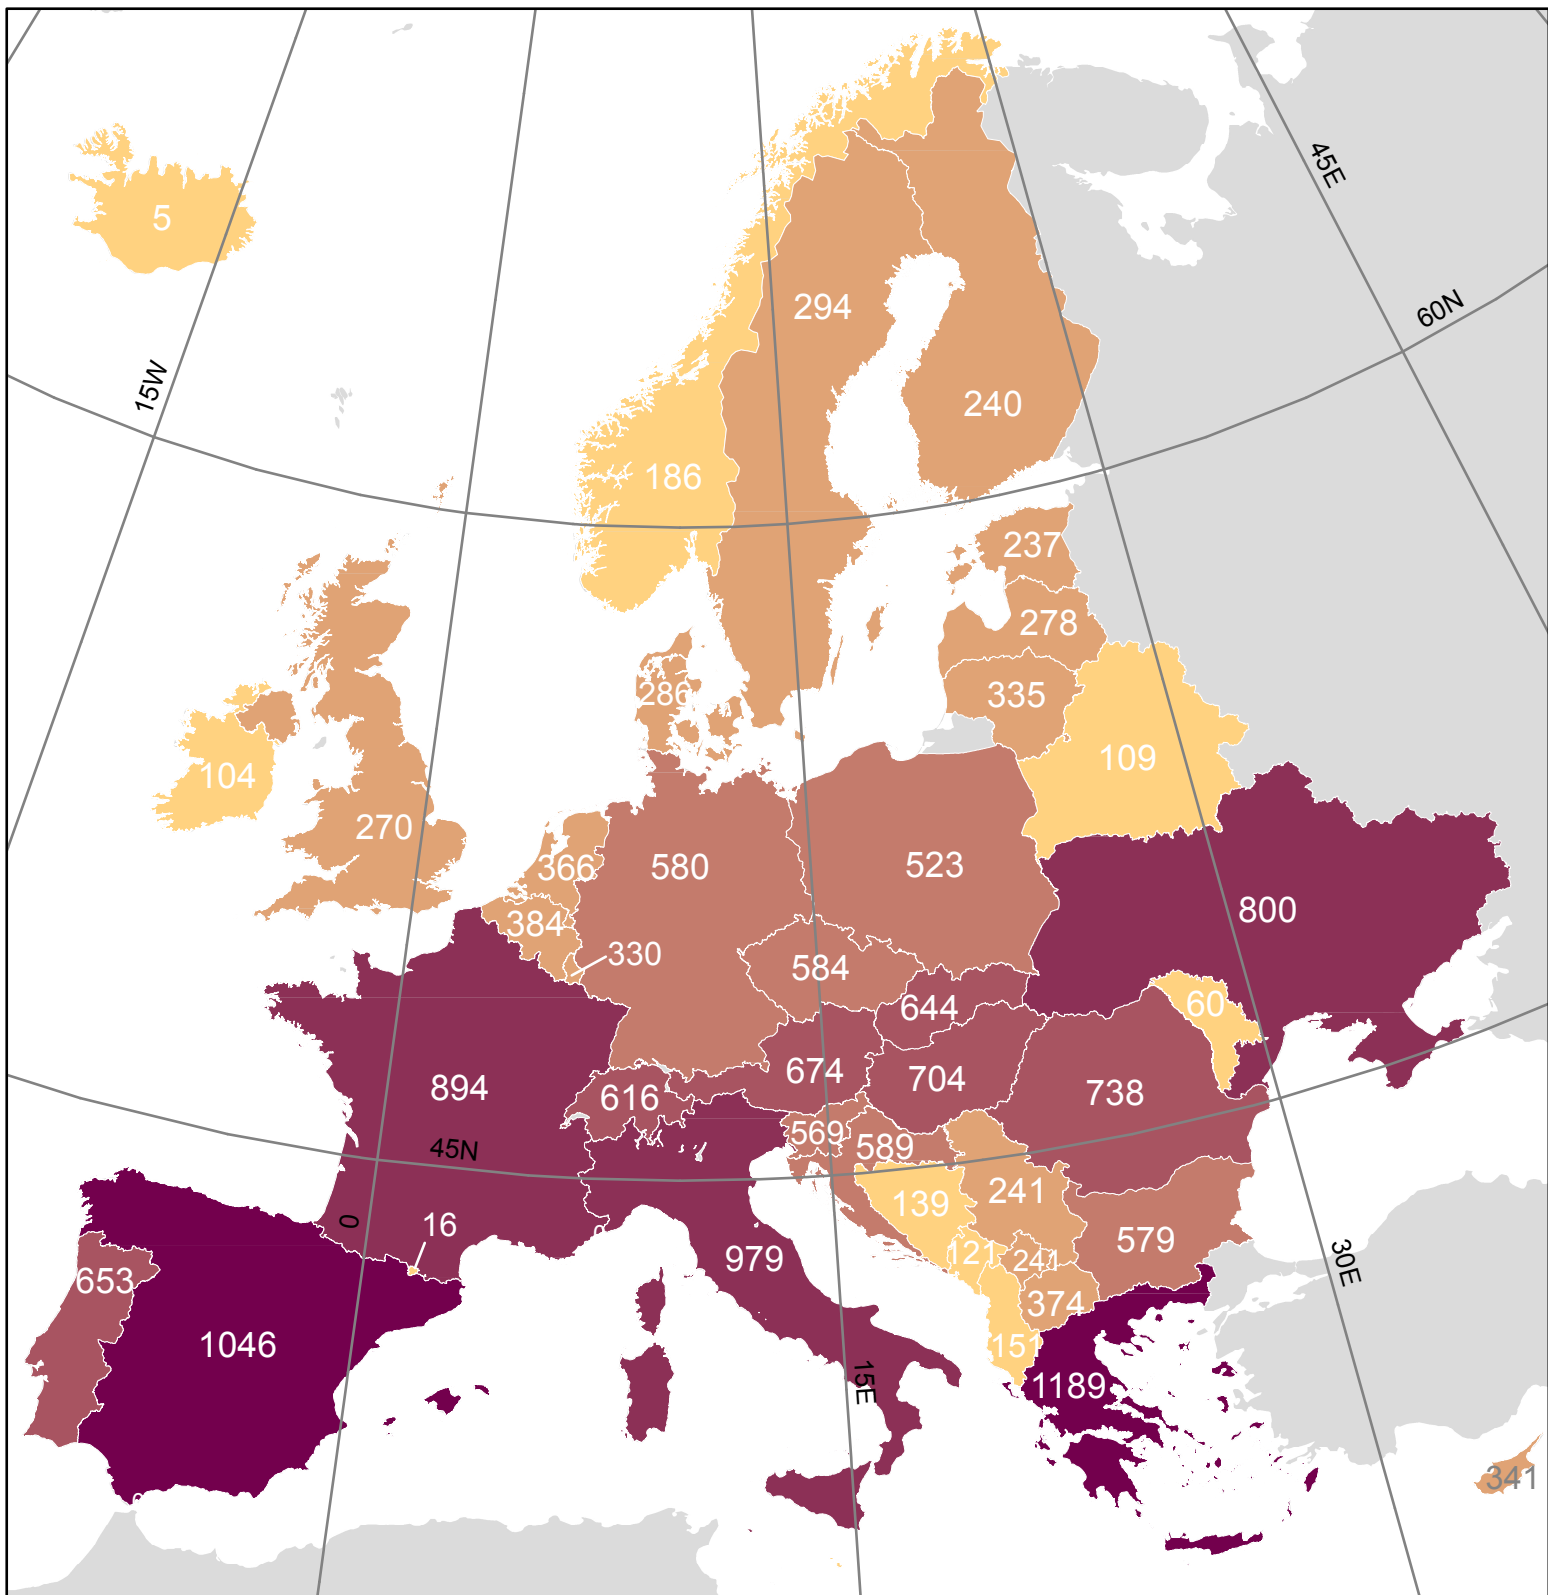

# Bee Species Richness in Europe

## No. Bee Species per Country

Data Source: Ascher, J.S., Pickering, A., 2016. Discover Life bee species guide and world checklist (Hymenoptera: Apoidea: Anthophila) (draft 45 of 2016). <http://www.discoverlife.org/mp/20q?search=Apoidea>

Creators: Kerry Schiel and Geoffrey Caruso  
University of Luxembourg  
Institute of Geography and Spatial Planning

Classification based on Equal Interval  
Projection is European Albers Equal Area